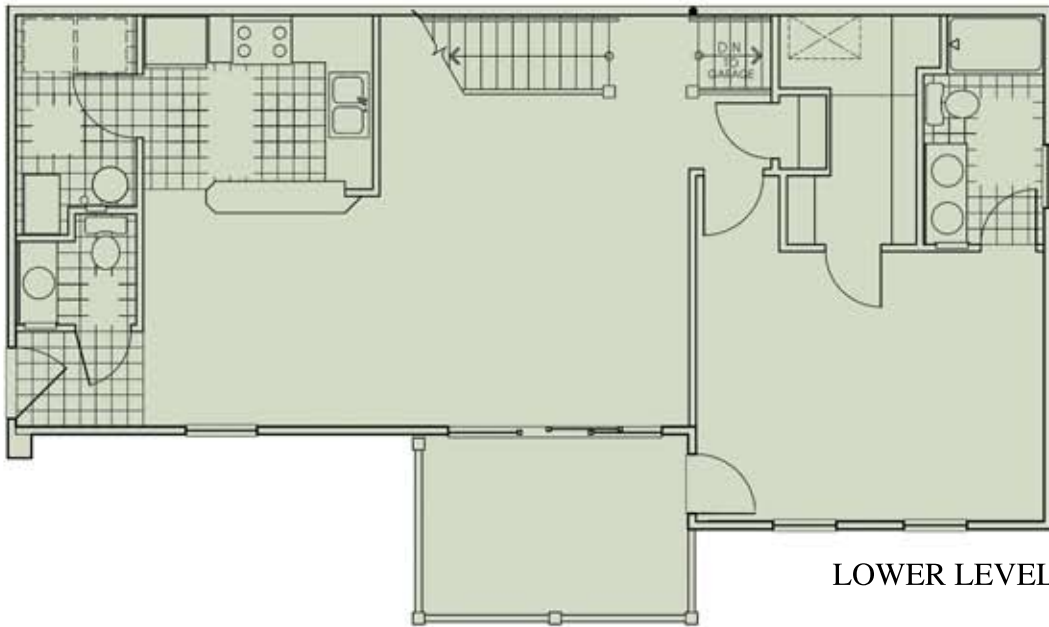

UPPER LEVEL

LOWER LEVEL

Wellington

3 bedroom, 2.5 bath Townhome w/ attached garage
1375 square feet

12506 Atkins Circle Drive
Charlotte, NC 28277
(704) 541-3131