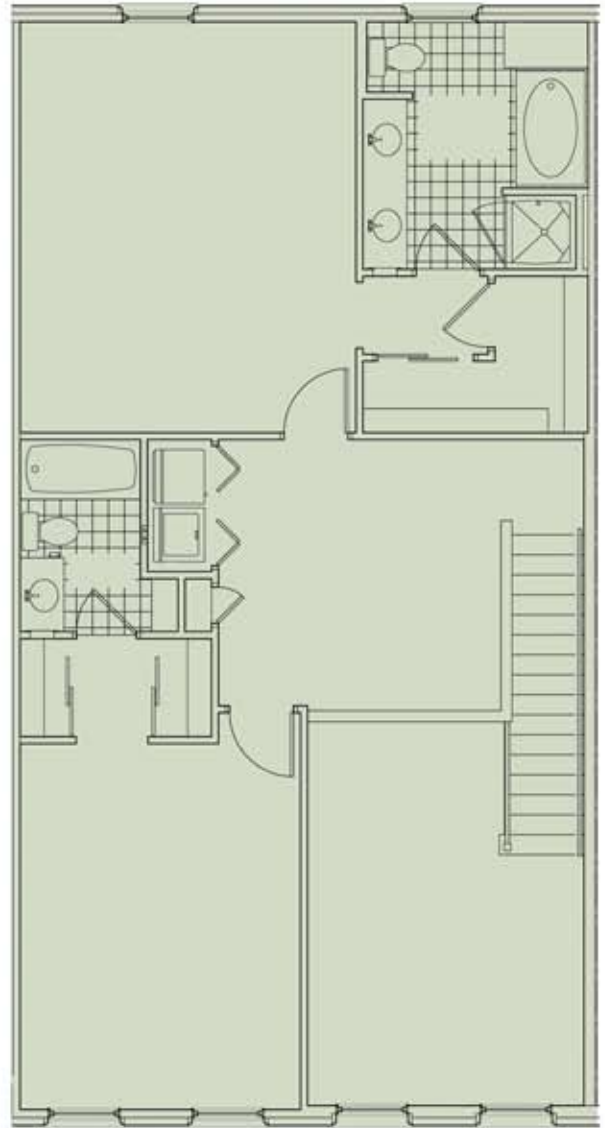

LOWER LEVEL

UPPER LEVEL

Westminster

2 bedroom, 2.5 bath w/ attached
garage (1st floor only)
Starting at 1438 square feet

12506 Atkins Circle Drive
Charlotte, NC 28277
(704) 541-3131